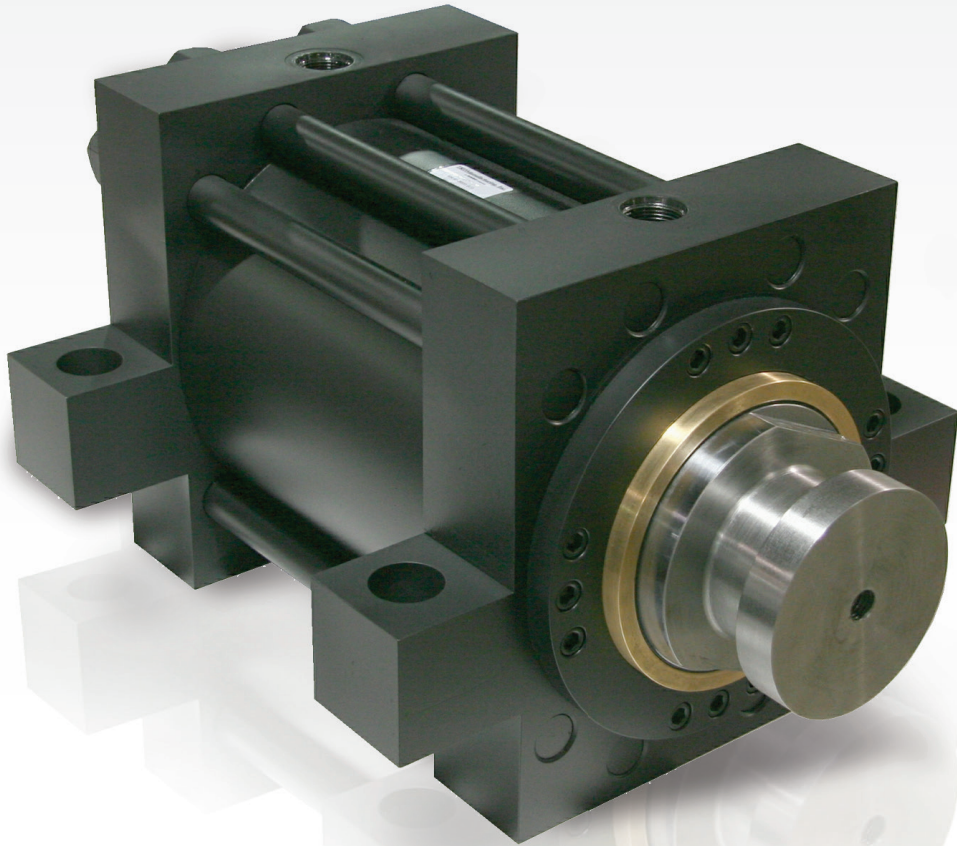

FREE BIMBA CAD APP

Available on the
App Store

HEAVY-DUTY HYDRAULICS IN TWO DAYS OR LESS

TRD

EXPRESS SHIPPING COMES STANDARD WITH EVERY CYLINDER

Your designs call for dependable cylinders. Your timelines demand fast delivery. That's why you trust TRD. Only TRD Manufacturing combines expertly engineered solutions with guaranteed two-day shipping on every order. Designed to take on your most demanding applications, our hydraulics always deliver performance when you're under pressure. To experience the TRD delivery difference, visit trdmfg.com